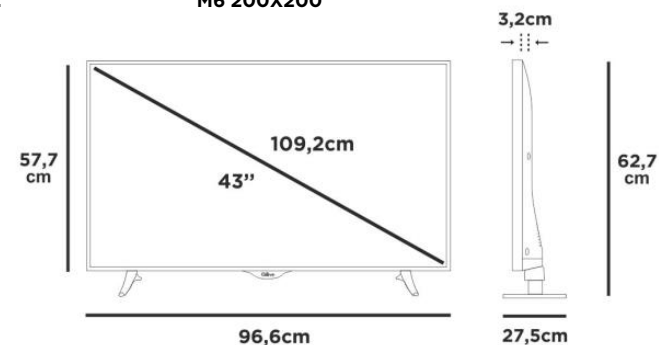

Specifications

Screen size :	43'' (109,2 cm diagonal)
Picture :	4K ultra HD COMBI 3D / CTI / LTI Progressive scan Digital noise reduction Dynamic contrast
Format :	16/9
Resolution :	3840 x 2160
Brightness :	350 Cd/M2 mini
Contrast ratio :	1100 mini
Response time :	6 ms typical
OSD :	23 languages
Audio output power :	2 x 10 W RMS
Fastext :	1000 pages
Time display :	Real time with Fastext
Equalizer :	5 bands with 4 memories
Other functions :	Child lock NTSC function
Stand by mode :	less than 0,5 W
Power supply :	220-240V-50Hz
On mode power consumption max :	54 W/h
Annual power consumption :	78 kW/h/year
Energy class :	A+

DVBT & DVBC functions : EPG/program reservation/external recording
Subtitle & audio selection
LCN operator channel list (check availability country per country)
Digital teletext
Timer
Audio HEAAC / DD+ / AC 3+

Connectors : 1 scart + 1 PCMCIA
1 AV (3 RCA) input & 1 headphone
1 PC input with YUV
1 Audio digital output
3 HDMI
2 USB input multimedia
HD DVB-T2/CABLE (HEVC)

USB : Advanced multimedia functions
Supported files : AUDIO / VIDEO / MUSIC

Analog tuner / TNT HD & Cable MPEG4 : 1000 program storage capacity

VESA : **M6 200X200**