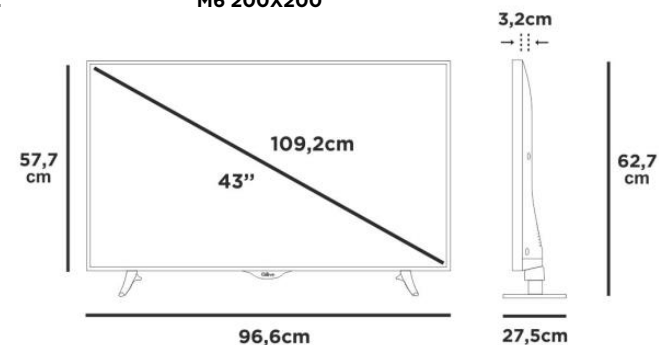

Specifications

Screen size :	43" (109,2 cm diagonal)
Picture :	4K ultra HD COMBI 3D / CTI / LTI Progressive scan Digital noise reduction Dynamic contrast
Format :	16/9
Resolution :	3840 x 2160
Brightness :	350 Cd/M2 mini
Contrast ratio :	1100 mini
Response time :	6 ms typical
OSD :	23 languages
Audio output power :	2 x 10 W RMS
Fastext :	1000 pages
Time display :	Real time with Fastext
Equalizer :	5 bands with 4 memories
Other functions :	Child lock NTSC function
Stand by mode :	less than 0,5 W
Power supply :	220-240V-50Hz
On mode power consumption max :	54 W/h
Annual power consumption :	78 kW/h/year
Energy class :	A+

DVBT & DVBC functions : EPG/program reservation/external recording
Subtitle & audio selection
LCN operator channel list (check availability country per country)
Digital teletext
Timer
Audio HEAAC / DD+ / AC 3+

Connectors : 1 scart + 1 PCMCIA
1 AV (3 RCA) input & 1 headphone
1 PC input with YUV
1 Audio digital output
4 HDMI
3 USB input multimedia
HD DVB-T2/CABLE (HEVC)

USB : Advanced multimedia functions
Supported files : AUDIO / VIDEO / MUSIC

Analog tuner / TNT HD & Cable MPEG4 : 1000 program storage capacity

VESA : M6 200X200