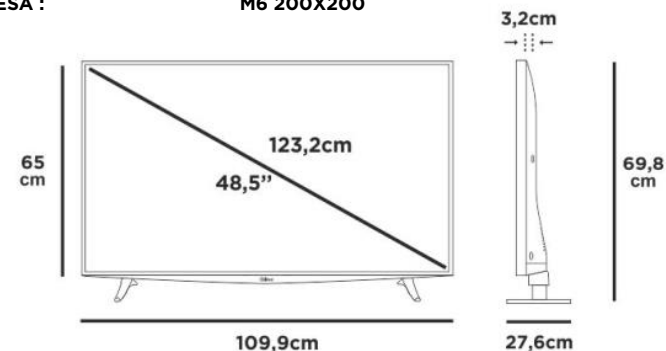

Specifications

Screen size :	48,5" (123,2 cm diagonal)
Picture :	4K ultra HD COMBI 3D / CTI / LTI Progressive scan Digital noise reduction Dynamic contrast
Format :	16/9
Resolution :	3840 x 2160
Brightness :	350 Cd/M2 mini
Contrast ratio :	1200 mini
Response time :	6 ms typical
OSD :	23 languages
Audio output power :	2 x 10 W RMS
Fastext :	1000 pages
Time display :	Real time with Fastext
Equalizer :	5 bands with 4 memories
Other functions :	Child lock NTSC function
Stand by mode :	less than 0.5 W
Power supply :	220-240V-50Hz
On mode power consumption max :	69 W/h
Annual power consumption :	100 kW/h/year
Energy class :	A+

DVBT & DVBC functions : EPG/program reservation/external recording
Subtitle & audio selection
LCN operator channel list (check availability country per country)
Digital teletext
Timer
Audio HEAAC / DD+ / AC 3+

Connectors : 1 scart + 1 PCMCIA
1 AV (3 RCA) input & 1 headphone
1 PC input with YUV
1 Audio digital output
4 HDMI
3 USB input multimedia
HD DVB-T2/CABLE (HEVC)

USB : Advanced multimedia functions
Supported files : AUDIO / VIDEO / MUSIC

Analog tuner / TNT HD & Cable MPEG4 : 1000 program storage capacity

VESA : M6 200X200