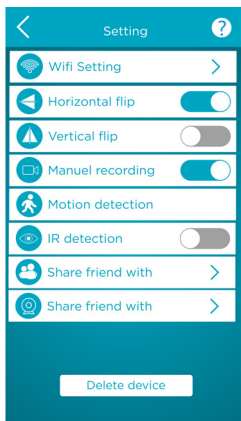

Rotative indoor camera Q.4030

Specifications

- Dimensions:** 103,5 x 85 x 88,5 mm
- Color:** White
- Features:**
- Real-time access thanks to a free application*
 - Remote pan/tilt rotation from the application
 - Possibility of sharing photos and videos
 - Movement detection
 - Built-in microphone and speaker for two-way audio communication
 - Infra-red, night vision within 3-5 m range
 - Wi-Fi connectivity
 - Can save up to 32 GB on SD card (not included)
- * Available on Google Play and AppStore

Night vision within 3-5m
Dedicated application
Movement detection