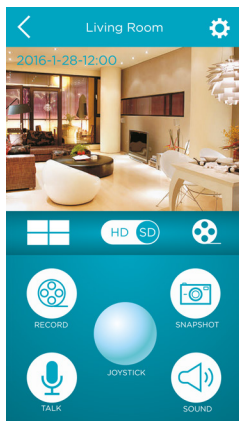

Rotative indoor camera Q.4030

Specifications

- Dimensions:** 103,5 x 85 x 88,5 mm
- Color:** White
- Features:**
- Real-time access thanks to a free application*
 - Remote pan/tilt rotation from the application
 - Possibility of sharing photos and videos
 - Movement detection
 - Built-in microphone and speaker for two-way audio communication
 - Infra-red, night vision within 3-5 m range
 - Wi-Fi connectivity
 - Can save up to 32 GB on SD card (not included)
- * Available on Google Play and AppStore

Night vision within 3-5m
Dedicated application
Movement detection