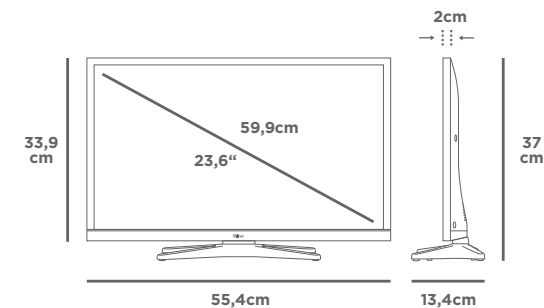

Qilive

24" LED TV Q.1127

Specifications

Screen size:	23.6" (Diagonal 59.9cm)
Panel:	- LED - HD - 100Hz cmp
Format:	16/9
Resolution:	1366x720
Brightness:	220 Cd/M2 mini
Contrast ratio:	1000 mini
Equalizer:	5 bands
Audio output power:	2 x 2.5 W RMS
Tuner:	- TNT HD - Analog tuner - Cable MPEG4 - T2 for Italy
DVBT & DVBC Functions:	Audio HEAAC / DD+ / AC 3+ EPG (Electronic Program Guide) LCN operator channel list Subtitle & Audio Selection Digital teletext
Remote control:	Infrared
OSD:	23 languages
Fastext:	1000 pages
Child lock:	yes
Time display:	real time

USB input multimedia & PVR MPEG 4/2/1/JPEG /MP3

Product description

Energy Class:	A
Power supply:	220/240V
Timer:	yes
Standby mode consumption:	less than 0.5 W
Net weight:	3.8 Kg
Dimension:	with stand : 554 x 134 x 370mm without stand : 554 x 35 x 339mm VESA : 75 x 75 (screw: M4)