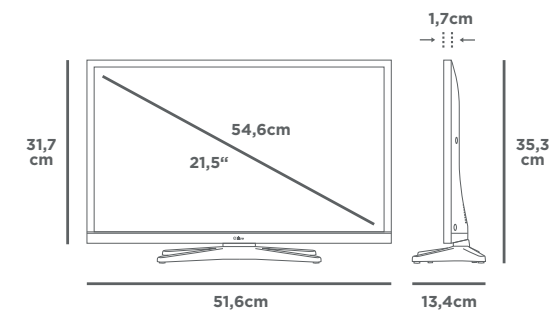

Qilive

21.5" LED TV Q.1324 white

Specifications

Screen size:	21.5" (Diagonal 54.6cm)
Panel:	- LED - Full HD - 100Hz cmp - 1080p
Format:	16/9
Resolution:	1920x1080
Brightness:	250 Cd/M2 mini
Contrast ratio:	1000 mini
Equalizer:	5 bands
Audio output power:	2 x 2.5 W RMS
Tuner:	- TNT HD - Analog tuner - Cable MPEG4 - T2 for Italy
DVBT & DVBC Functions:	Audio HEAAC / DD+ / AC 3+ EPG (Electronic Program Guide) LCN operator channel list Subtitle & Audio Selection Digital teletext
Remote control:	Infrared
OSD:	23 languages
Fastext:	1000 pages
Child lock:	yes
Time display:	real time

USB input multimedia & PVR MPEG 4/2/1/JPEG /MP3

Product description

Energy Class:	A
Power supply:	220/240V
Timer:	yes
Standby mode consumption:	less than 0.5 W
Net weight:	3 Kg
Dimension:	with stand : 516 x134 x 352 mm without stand : 516 x 35 x 317mm