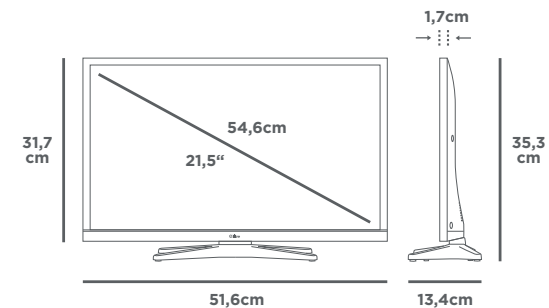

Qilive

Auchan | RETAIL
INTERNATIONAL

21.5" LED TV Q.1324 white

Specifications

Screen size:	21.5" (Diagonal 54.6cm)
Panel:	- LED - Full HD - 100Hz cmp - 1080p
Format:	16/9
Resolution:	1920x1080
Brightness:	250 Cd/M2 mini
Contrast ratio:	1000 mini
Equalizer:	5 bands
Audio output power:	2 x 2.5 W RMS
Tuner:	- TNT HD - Analog tuner - Cable MPEG4 - T2 for Italy
DVBT & DVBC Functions:	Audio HEAAC / DD+ / AC 3+ EPG (Electronic Program Guide) LCN operator channel list Subtitle & Audio Selection Digital teletext
Remote control:	Infrared
OSD:	23 languages
Fastext:	1000 pages
Child lock:	yes
Time display:	real time

USB input multimedia & PVR MPEG 4/2/1/JPEG /MP3

Product description

Energy Class:	A
Power supply:	220/240V
Timer:	yes
Standby mode consumption:	less than 0.5 W
Net weight:	3 Kg
Dimension:	with stand : 516 x134 x 352 mm without stand : 516 x 35 x 317mm
VESA:	M4 75x75